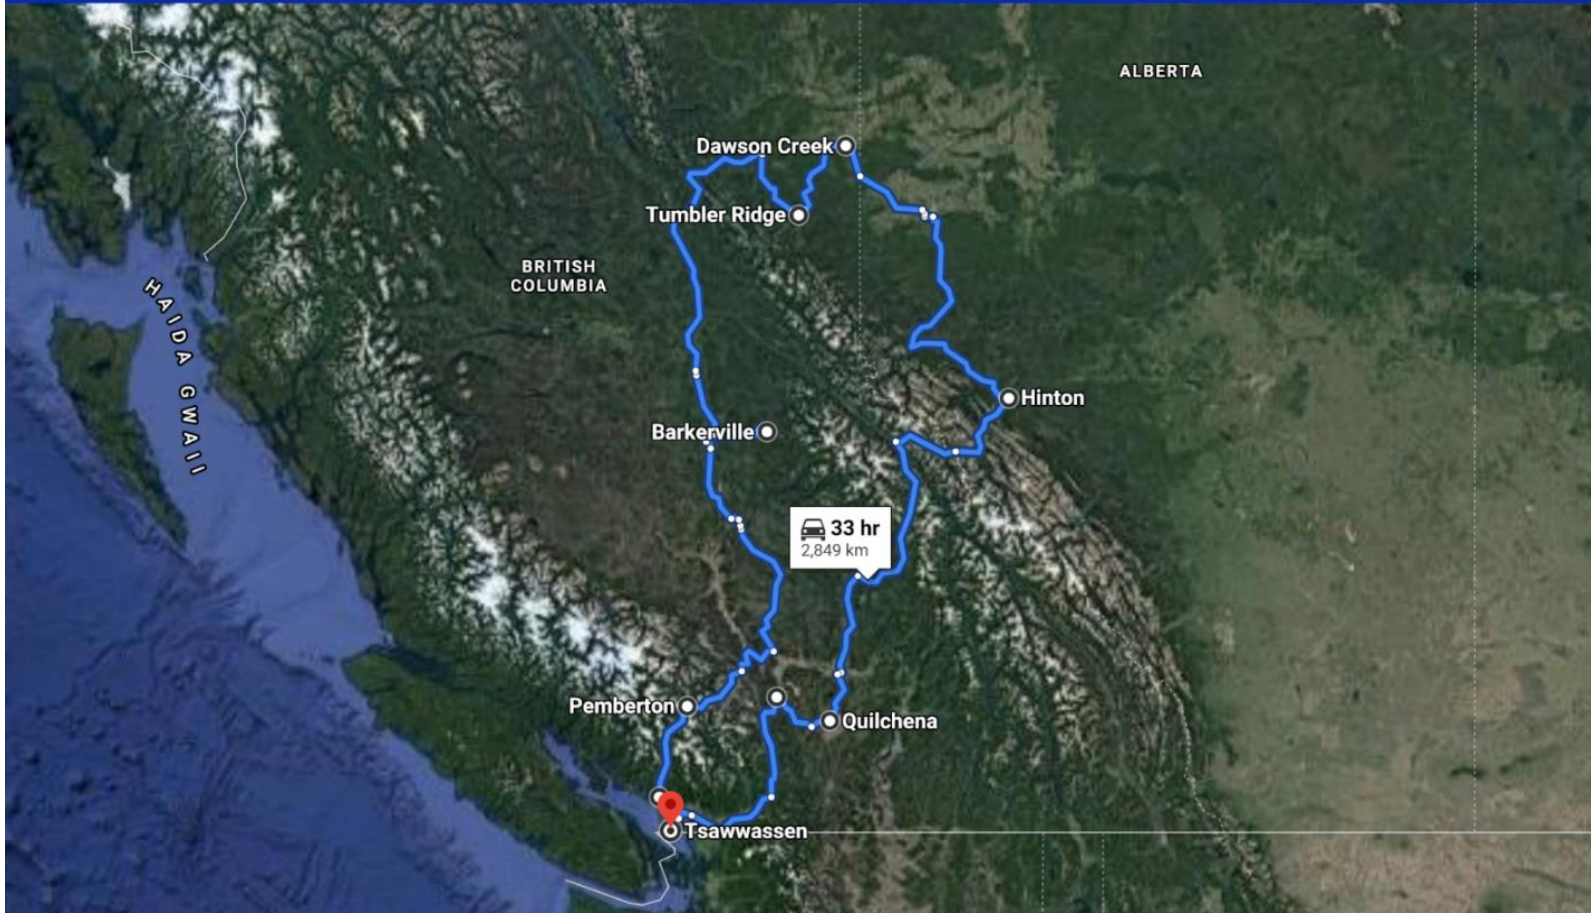

# GWRRA North West Coast District

## *Gypsy Ride 2022*

(Northern BC)

- Thu 23 Jun  
Ride to Cache Creek
- Fri 24 Jun  
Ride to Prince George
- Sat 25 Jun  
Ride to Dawson Creek
- Sun 26 Jun  
Ride to Hinton, AB
- Mon 27 Jun  
Ride to Kamloops
- Tue 28 Jun  
Ride Home

**Six days of riding through north-eastern BC, with a short jog into western Alberta.**

**Routes include the Sea to Sky Highway, Duffy Lake Road, and the Fraser Canyon.**

**We'll also pass through Jasper and Mt. Robson Provincial Parks.**

**Scenery, curves, adventure and friendship. The stuff great motorcycle trips are made of!**